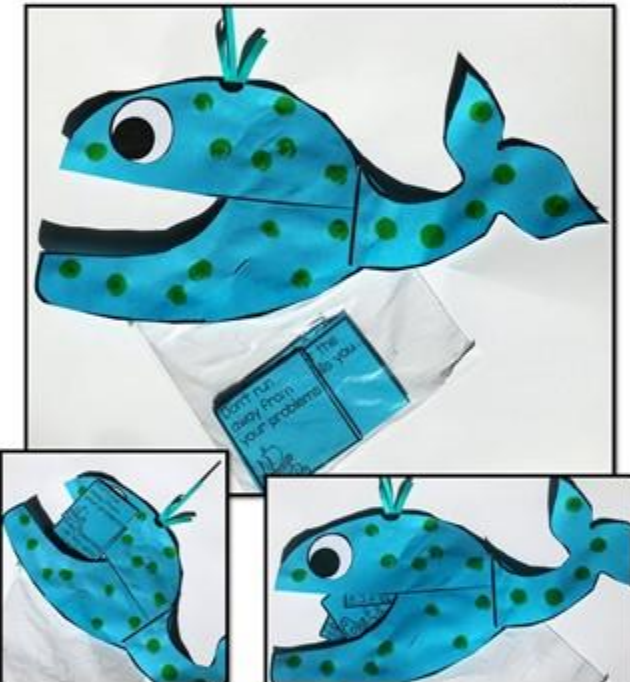

## Jonah and The Whale Craft and Activity

A giant whale came  
up Jonah! J  
belly! He stat  
3 days and  
thanked

The sailors threw Jonah  
off the ship.

### Jonah and The Whale

As a man who was happy  
as. God came to him and  
go and preach to wicked  
her land. Jonah did not  
tried to sail far away.

As his ship was sailing away a  
storm came across the sea. H  
the other sailors it was becau  
him, and to get the storm to  
they must throw him overboa  
the sailing crew did

## Jonah and the Whale puzzles

## Character Traits of Jonah

Story Cards  
in 2 Sizes  
& in Color  
& B/W